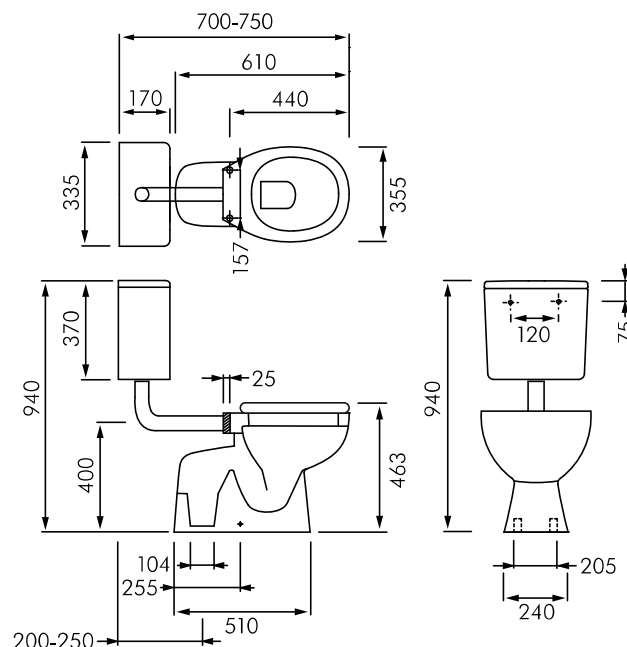

### DESCRIPTION

The Bella accessible toilet suite has been designed exclusively to provide comfortable convenience to people with additional needs. Supplied with raised height push buttons as standard in white or select the option of blue coloured buttons for enhanced visibility.

Bella accessible range includes, link toilet suite (as shown) and wall hung basin.

**Colour:** Alpine white only.

**Trap type:** S-trap outlet connection.

**Cistern:** Ceramic 4.5/3L dual flush, fitted to the wall.

**Inlet:** 1/2" BSP bottom inlet connection (isolation valve not included).

**Water pressure range:** 10-1000kPa (50-500kPa recommended).

**Fixing:** FS37UK floor fixing kit included.

**Seat:** Bella urea care toilet seat and lid in white or blue.

**Dimensions:** All dimensions in mm. Tolerance  $\pm 5\%$  for below 200mm and  $\pm 3\%$  above 200mm.