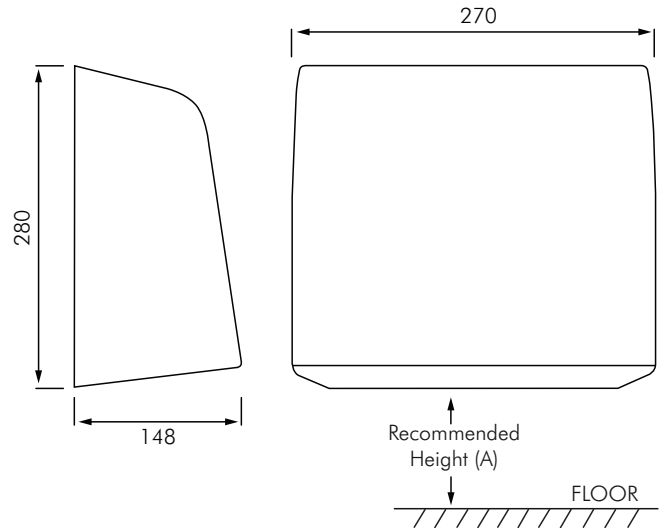

AN2000ST

STAINLESS STEEL AUTOMATIC HOT HAND DRYER

DESCRIPTION

The Eco Dry 2000ST hand drier is a fully automatic sensor activated drier suitable for installation in light commercial application.

With a low noise output, Eco Dry 2000ST will dry hands in approximately 30 - 45 seconds. It has a robust brush finish stainless steel cover which will withstand normal rigours of a commercial washroom.

INSTALLATION

Fix to wall as per dimensions (right)

SPECIFICATION

Motor: 230V AC 50hZ
Element: 2.0kW
Noise Level: 65dBA
IP24 Rated

Recommended Height	A (mm)
Mens	1200
Womens	1150
Children	1110
Disabled	1000
Disabled children	650

MODELS

AN2000ST - Standard model as shown.

AN1500A - Same as AN2000ST but with white ABS cover.