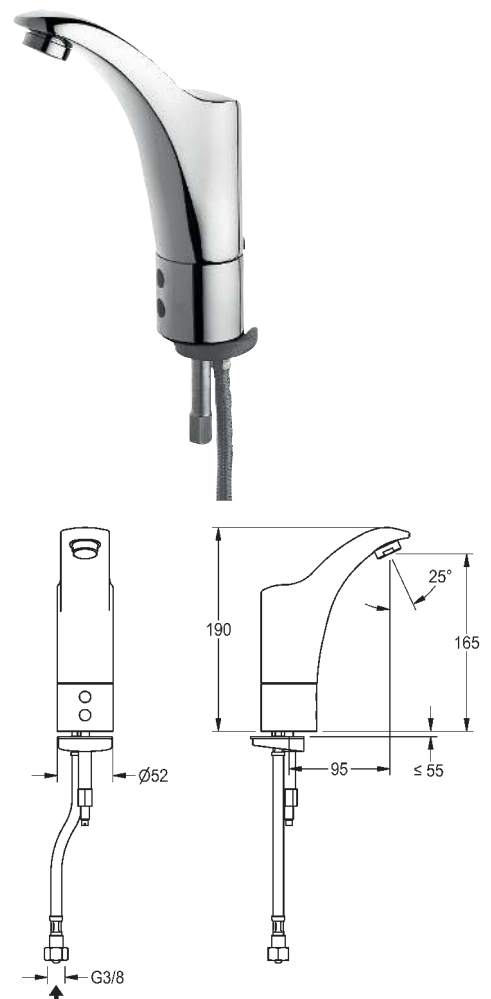

BASIN TAP

AQRE131

PROTRONIC-C battery-supplied washbasin tap with touch-free operation, DN 15 with aerator and integrated flow control, for connection to pre-mixed warm or cold water supply, polished chromium-plated brass, 6 V battery.

ARTICLE NUMBER

7612982085482

TECHNICAL DATA

Type of sensor	opto-electronic sensor
Type of tap	pillar tap
Material fitting	brass
Surface finish fitting	chromed
Gross weight	2.6 kg
Type of operation	sensor operation
Type of mounting	mounted on product
Functional principle	electronic self-closing
Default automatic hygiene flushing	not activated
Type of mixing	no mixing
Thermal disinfection	no
Sound insulation	no
Spout projection	95 mm
Diameter nominal	DN 15
Calculation flow rate cold water	0.100 liter per second
Default flow time	60 seconds
Minimum flow pressure	1.00 bar
Volume flow rate at 3 bar	0.100 liter per second
Depressurised	no
Protective system IP	IP67
Power supply connection	Battery 6 V
Protective shutdown	yes