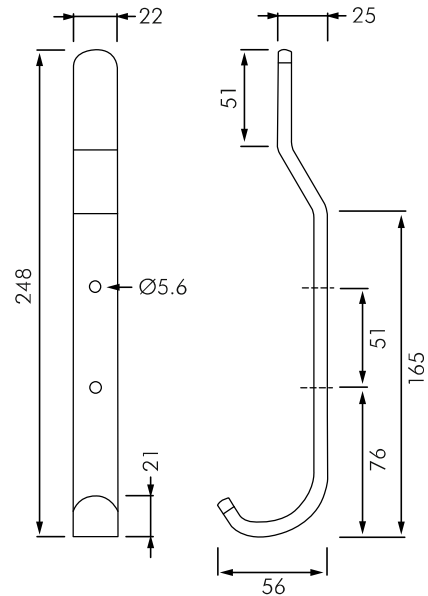

AS1306

ASI HEAVY DUTY UTILITY HOOK

DESCRIPTION

ASI AS1306 heavy duty clothes, robe and towel hook is made from Type 304 satin finish stainless steel. Designed for surface mounting for general use.

MODELS

AS1306 - Standard model as shown.