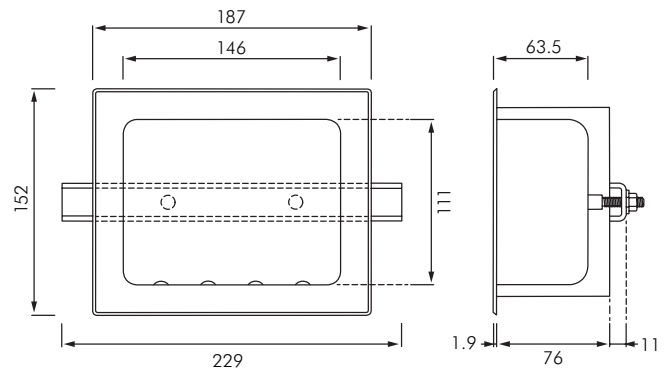

AS140 RECESSED SOAP HOLDER

DESCRIPTION

ASI Recessed Soap Dish manufactured from 16 gauge type 304 stainless steel with satin finish. One piece drawn construction with beveled trim and embossments for air circulation and drainage. Unit has two "T" nuts welded on back for rear mounting.

MODELS

AS140 - Standard model as shown