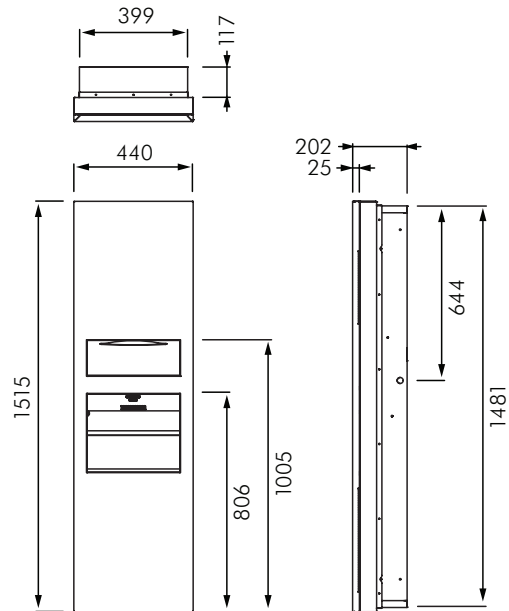

AS64671-2-A

3 IN 1 PAPER TOWEL DISPENSER,
HIGH VELOCITY HAND DRYER & WASTE BIN

DESCRIPTION

ASI Select Classic AS64671-2-A is a stainless steel cabinet with three features in one. Manufactured from high quality Type 304 stainless steel, the Select Classic provides a high velocity hand dryer, paper towel dispenser and large capacity waste bin.