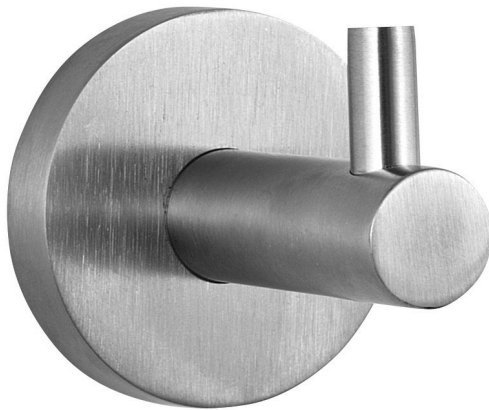

AS7308

ASI SINGLE ROBE HOOK

DESCRIPTION

ASI AS7308 is a single robe hook extends 59mm from the wall or door. Suitable for robes, clothing, or small bags. Satin finish. Minimalistic, rugged and elegant.

MODELS

AS7308 - Single robe hook as shown.