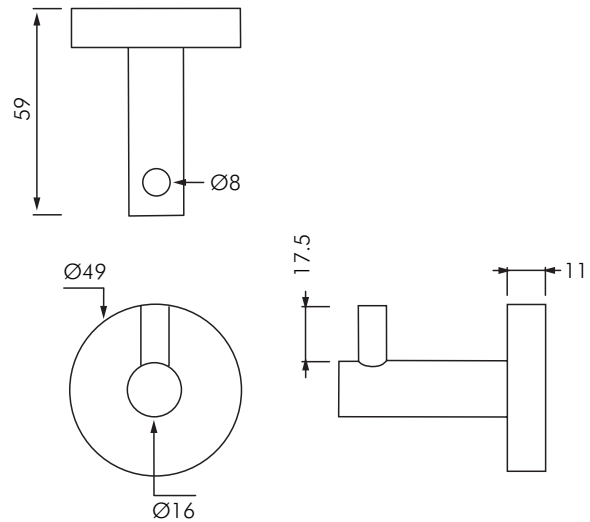

AS7308

ASI SINGLE ROBE HOOK

DESCRIPTION

ASI AS7308 is a single robe hook extends 59mm from the wall or door. Suitable for robes, clothing, or small bags. Satin finish. Minimalistic, rugged and elegant.

MODELS

AS7308 - Single robe hook as shown.