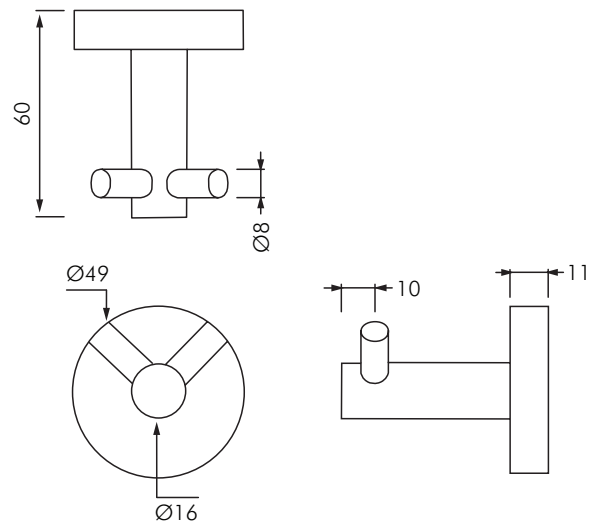

AS7312

ASI DOUBLE ROBE HOOK

DESCRIPTION

ASI AS7312 is a double robe hook with two hooks set apart at 90° on center, extend 60mm from the wall or door. Suitable for robes, clothing, or small bags. Satin finish. High function, classic styling.

MODELS

AS7312 - Double robe hook as shown.