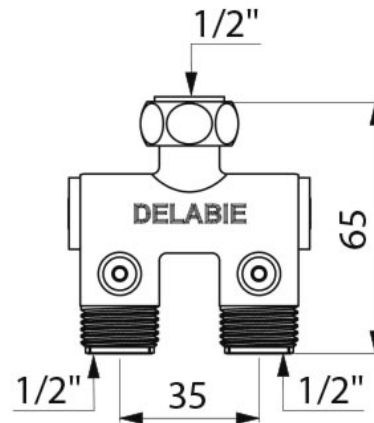

**DE200000**  
COMPACT POINT OF USE PRE-MIXER

**DELABIE**

**DESCRIPTION**

The Delabie DE200000 Compact Pre-mixer is a nickel-plated brass body MMF1/2" pre-mixer for 1/2" basin taps.

It has a mechanical adjustment of flow and built-in non-returns and filters. It is non-thermostatic, used on single fitting installation.

**INSTALLATION**

- 1/2" basin taps.
- Built-in non-returns and filters
- Adjustable flow rate.

**MODELS**

DE200000 - Pre-mixer with MMF1/2".