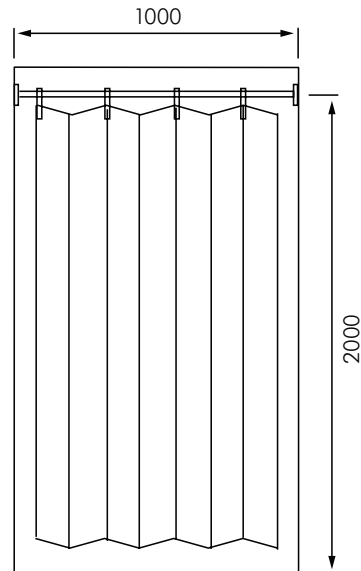

DE2400SP SHOWER CURTAIN TRACK SET

DELABIE

DESCRIPTION

The Delabie straight shower curtain is a kitset that includes the track, curtain and hooks to hold the curtain to the track. This kitset is 1000mm in Ø20mm stainless steel tube for strength and durability. It comes complete with one PVC shower curtains 1800mm in height and stainless steel curtain hooks.

MODELS

DE2400SP - Standard model 1000mm Ø20mm.