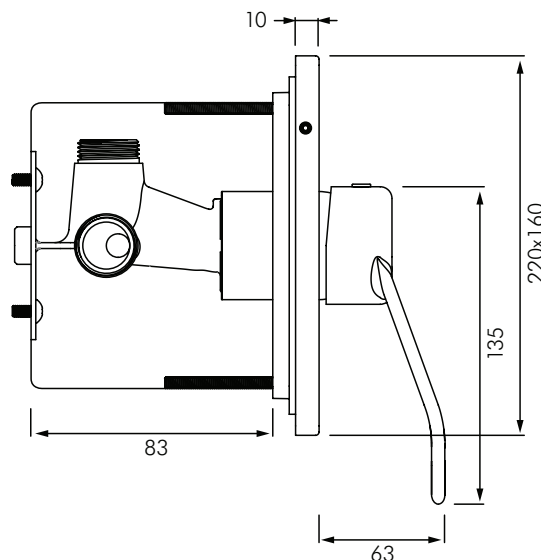

DE2543 RECESSED SHOWER MIXER

DELABIE

DESCRIPTION

DELABIE DE2543 is a recessed mounted mechanical shower mixer with sculptured control lever. Pre-set maximum temperature limiter. Flow rate limited to 9L/min at 300kPa, 6L/min with shower head. Operating pressure is 100-500kPa, 300kPa is recommended.

Supplied with M3/4" inlets with integrated filters and bright stainless steel cover plate 160x220mm.

Order the DE790BOX water proofing installation kit for mounting (see models). Water proofing installation kit model DE790BOX is supplied with housing, protective cover, M1/2" isolation valves and temporary hydraulic connector.

INSTALLATION

- M1/2" connections from water proofing installation kit to water supply.
- Flow rate limited to 9L/min at 300kPa.
- Ø40mm ceramic cartridge.

MODELS

- DE2543** - Shower mixer 9L/min with cover plate - 2 star WELS rating.
- DE790BOX** - Water proofing installation kit.
- DE2543/BOX** - Shower mixer 9L/min with cover plate and water proofing installation kit - 2 star WELS rating.