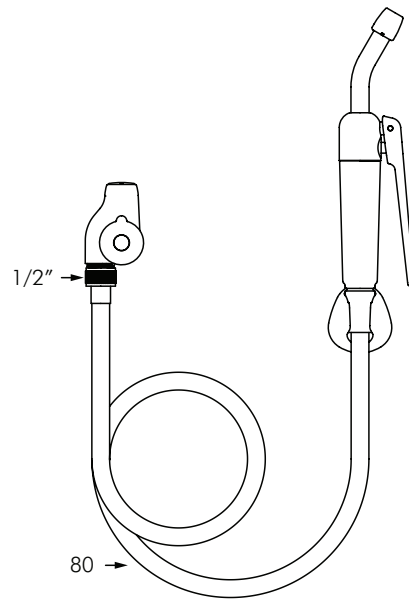

DE2591
HOSPITAL
BED PAN CLEANER WITH STOPCOCK

DELABIE

DESCRIPTION

DELABIE DE2591 is a bed pan cleaner with stopcock. Used for cleaning bed pans, basins, toilets, sluices, etc. with hospital hand spray with removable nozzle at 30° angle. Operating pressure is 100-500kPa, 300kPa is recommended. Supplied with white, opaque reinforced PVC flexible hose F1/2" L.O.8m and non-return valve.

INSTALLATION

- M1/2" right angle water connections.
- White wall mounted hook with screw.
- Instant shut off when hand spray released.
- For tempered or cold water supply.
- Maximum Hot water temperature 55°C.

MODELS

DE2591 - Bed pan cleaner with hospital hand spray.