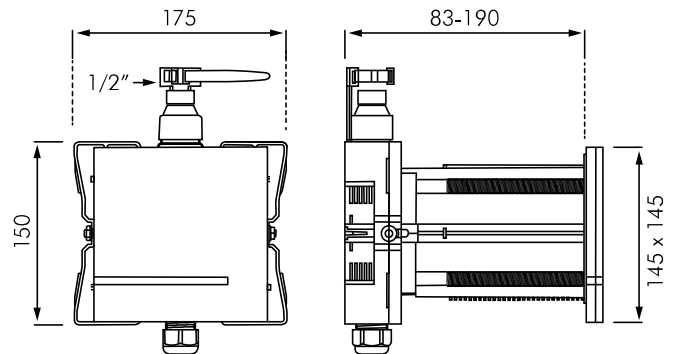

DE4300xx
TEMPOMATIC 4 URINAL VALVE

DELABIE

DESCRIPTION

DELABIE Tempomatic 4 electronic urinal valve is an intelligent solution for flushing individual wall hung urinals. It is supplied in 2 parts: a 1st fix inwall valve housing that is installed before wall lining and a 2nd fix electronic sensor. The inwall valve has a waterproof recessed housing that can be cut to suit the wall thickness ensuring a perfect seal. Any leaks within the housing are guaranteed not to spill back into the wall cavity.

Delabie Tempomatic 4 is an intelligent urinal valve that is able to detect high-frequency periods and adapt its rinsing accordingly:

- Shockproof infrared sensor.
- Activates after 10 seconds of presence.
- 3 program options to suit urinal type and preferred flush volume.
- Hygienic duty flush, every 12hr, 24hr (or off) after the last use.
- Flow rate pre-set at 0.15 l/sec., can be adjusted.
- Use with DE752430 connection tube for ceramic urinals.
- Use with DE757430 connection tube where flexible 1/2" connection hose is supplied with urinal or with Caroma Torres urinals.

Available for either 230V AC supply or battery operation with a 145 x 145mm polished stainless steel, satin stainless steel finish, or black ceramic glass.

Compatible with thick wall finishes up to 120mm. Integrated stopcock, flow rate adjustment, filter and solenoid valve are all accessible from the front.

Tempomatic 4 urinal valve is suitable for use with grey water.

MODELS

DE430016 - Bright polished stainless steel finish, 6V battery operated, complete with DE430PBOX

DE430010 - Bright polished stainless steel finish, 220V mains supply, complete with DE430SBOX

DE430006 - Stainless steel satin finish, 6V battery operated, complete with DE430PBOX

DE430000 - Stainless steel satin finish, 220V mains supply, complete with DE430SBOX

DE430036 - Black Ceramic Glass, 6V battery, complete with DE430PBOX

DE430030 - Black Ceramic Glass, 220V mains supply, complete with DE430SBOX

DE430036 - Black Ceramic Glass, 6V battery, complete with DE430PBOX

DE430030 - Black Ceramic Glass, 220V mains supply, complete with DE430SBOX

DE430036 - Black Ceramic Glass, 6V battery, complete with DE430PBOX

DE430030 - Black Ceramic Glass, 220V mains supply, complete with DE430SBOX

DE430036 - Black Ceramic Glass, 6V battery, complete with DE430PBOX

DE430030 - Black Ceramic Glass, 220V mains supply, complete with DE430SBOX

DE430036 - Black Ceramic Glass, 6V battery, complete with DE430PBOX

DE430030 - Black Ceramic Glass, 220V mains supply, complete with DE430SBOX

DE430036 - Black Ceramic Glass, 6V battery, complete with DE430PBOX

DE430030 - Black Ceramic Glass, 220V mains supply, complete with DE430SBOX

DE430036 - Black Ceramic Glass, 6V battery, complete with DE430PBOX

DE430030 - Black Ceramic Glass, 220V mains supply, complete with DE430SBOX

DE430036 - Black Ceramic Glass, 6V battery, complete with DE430PBOX

DE430030 - Black Ceramic Glass, 220V mains supply, complete with DE430SBOX