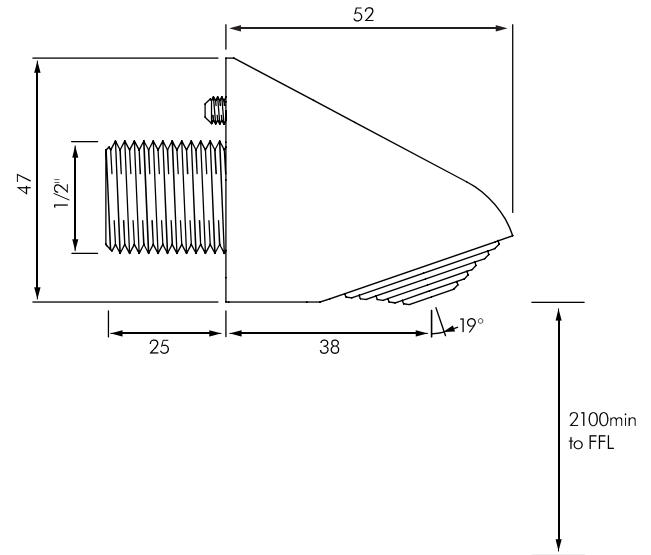

DE64000

SHOWER HEAD WITH GRID

DELABIE

DESCRIPTION

Delabie DE64000 is a vandal proof fixed shower head with 5 ring spray grid. Flow rate 40L/min at 300kPa without flow rate regulator (can be combined with one of our flow regulators, see MODELS). Chrome plated solid brass with invisible anti-rotating blocking screw. Inlet connection M1/2".

Ideal for use in applications requiring a high degree of vandalism protection.

INSTALLATION

- M1/2" water supply connection.
- Fixed with invisible blocking screw.
- Flow rate 40L/min at 300kPa.

MODELS

DE64000 - Standard model 40L/min, see shower mixer/valve for actual flow rate.

DE64200 - Same as DE64000 but to suit through wall mounting 200mm.

DE927005 - Flow rate regulator 5L/min @ 300kPa.

DE927015 - Flow rate regulator 10L/min @ 300kPa.