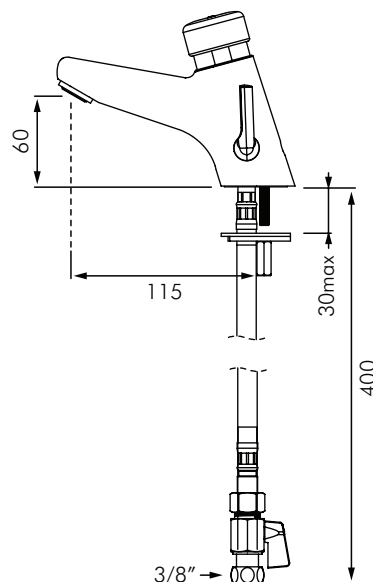

DE700 001 TEMPOMIX 2 TIME FLOW MIXER

DELABIE

DESCRIPTION

Deck-mounted time flow basin mixer.

Time flow ~7 seconds. Flow rate pre-set at 3 lpm at 3 bar, can be adjusted from 1.5 - 6 lpm. Tamperproof, scale-resistant flow straightener.

Chrome-plated solid brass body. PEX flexibles with stopcocks 1/2", filters and non-return valves. Fixing reinforced by 2 stainless steel rods.

Side temperature control with standard lever and adjustable maximum temperature limiter, or long handle for physically impaired people.

AB anti-blocking system: water only flows when push-button is released.

MODELS

DE700 001 - Tempomix 2 time flow mixer

DE700 001LH - Same as above but with long handle