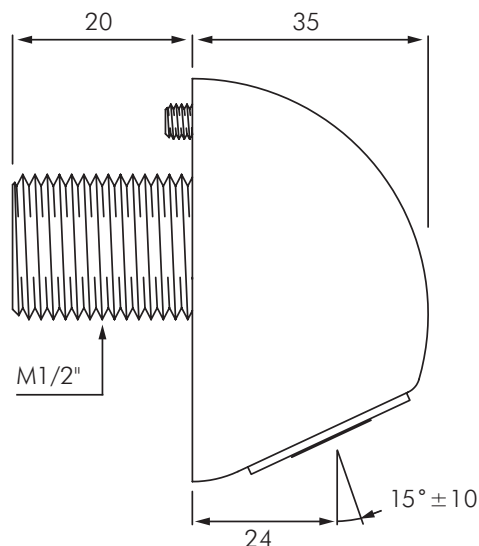

DE709000 ROUND SHOWER HEAD

DELABIE

DESCRIPTION

Delabie DE709000 'Round' is a vandal proof fixed shower head with an adjustable scale-proof nozzle that can be locked in place. Flow rate 10L/min at 300kPa through automatic flow rate regulator. Chrome plated solid brass with invisible anti-rotating blocking screw. Inlet connection M1/2".

Ideal for use in applications requiring a high degree of vandalism protection and water consumption minimisation.

INSTALLATION

- M1/2" water supply connection.
- Fixed with invisible blocking screw.
- Flow rate 10L/min at 300kPa, automatic flow regulator.

MODELS

- DE709000** - Standard model 10L/min - 3 star WELS rating.
- DE709010** - Same as DE709000 but for 1 - 10mm thick panel mounting.
- DE709150** - As per DE709000 but to suit through wall mounting 150mm wall.
- DE709200** - As per DE709000 but to suit through wall mounting 200mm wall.