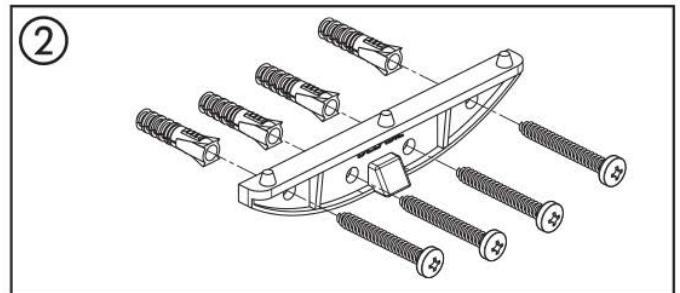

DELABIE - DE710501, DE710500

SOAP DISH

DELABIE

GB Wall-mounted soap dish

- ① Ensure soap dish is level. ② Fix support in place: ensure screws and rawl plugs are suitable for wall type. ③ Clip soap dish onto support. ④ Tighten grub screw using a 3mm Allen key.