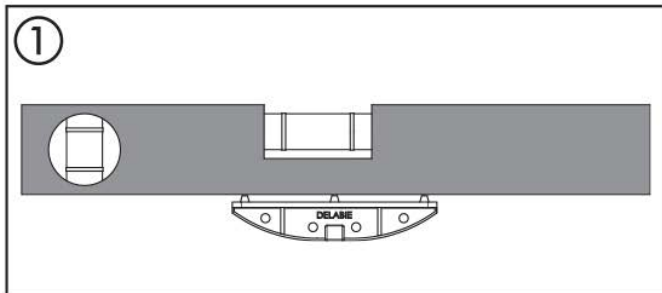

DELABIE - DE710501, DE710500

SOAP DISH

DELABIE

GB Wall-mounted soap dish

- ① Ensure soap dish is level. ② Fix support in place: ensure screws and rawl plugs are suitable for wall type. ③ Clip soap dish onto support. ④ Tighten grub screw using a 3mm Allen key.