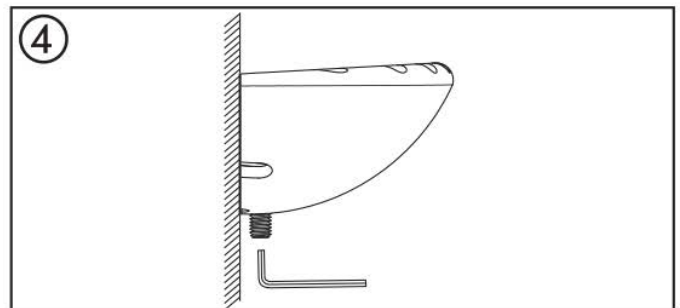

DELABIE - DE710501, DE710500

SOAP DISH

DELABIE

GB Wall-mounted soap dish

- ① Ensure soap dish is level. ② Fix support in place: ensure screws and rawl plugs are suitable for wall type. ③ Clip soap dish onto support. ④ Tighten grub screw using a 3mm Allen key.