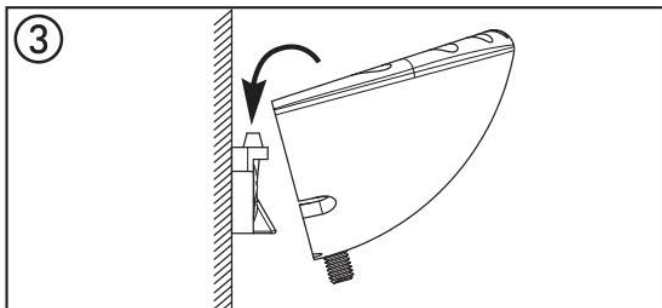

DELABIE - DE710501, DE710500

SOAP DISH

DELABIE

GB Wall-mounted soap dish

- ① Ensure soap dish is level. ② Fix support in place: ensure screws and rawl plugs are suitable for wall type. ③ Clip soap dish onto support. ④ Tighten grub screw using a 3mm Allen key.