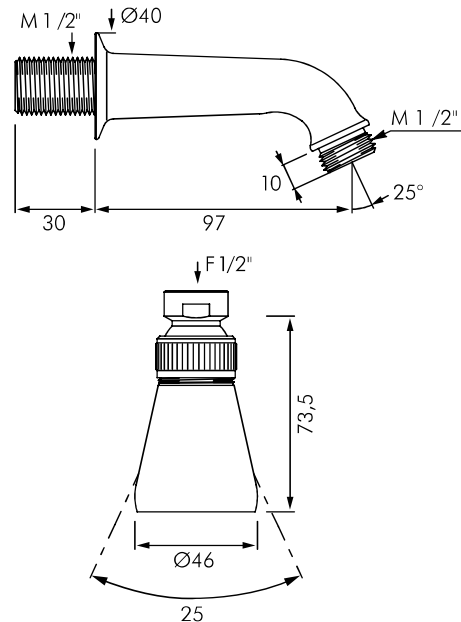

DE711XXX
 GYM COMFORT SHOWER HEAD

DELABIE

DESCRIPTION

DELABIE DE711xxx is a traditional type swivel shower with scale proof nozzle for light spray shower. The shower head is available in two sizes; Ø46mm and Ø68mm finished in chrome plated solid brass. Flow rate is 30L/min at 300kPa.

Use the DE710002 shower arm L.166mm with F1/2" inlet connection (note - shower head and arm models are required at time of specification/order, see Models). A flow rate restrictor is available to reduce flow rate to 5 or 10L/min.

Suitable for showers with low level vandalism where adjustment and comfort is required.

INSTALLATION

- M1/2" water supply connection.
- Select shower head and shower arm together.
- Flow rate 30L/min at 300kPa (use flow regulator for reduced flow).

MODELS

- DE711000 - Gym comfort shower head Ø45mm F1/2".
- DE711002 - Gym comfort shower head Ø68mm F1/2".
- DE710000 - Chrome plated shower arm L.95mm.
- DE927005 - Flow regulator 5L/min at 300kPa.
- DE927015 - Flow regulator 10L/min at 300kPa.