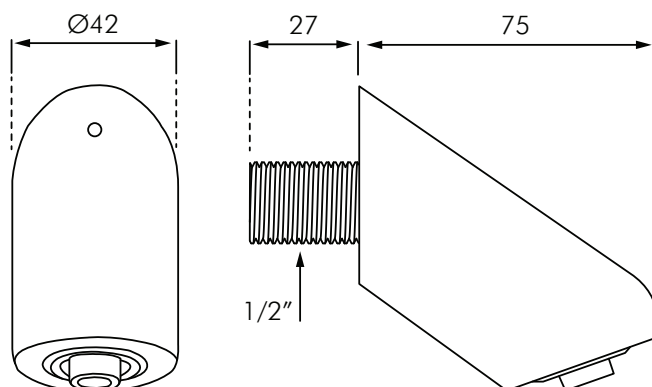

DE712 000 TONIC-JET SHOWER HEAD

DELABIE

DESCRIPTION

Delabie DE712000CF 'Tonic Jet' is a vandal proof fixed shower head with an adjustable scale-proof nozzle that can be locked in place. Flow rate 10L/min at 300kPa through automatic flow rate regulator. Chrome plated solid brass with invisible anti-rotating blocking screw. Inlet connection M1/2".

Ideal for use in applications requiring a high degree of vandalism protection and water consumption minimisation.

INSTALLATION

- M1/2" water supply connection.
- Fixed with invisible blocking screw.
- Flow rate 10L/min at 300kPa, automatic flow regulator.

MODELS

DE712 000 - Standard model 10L/min - 3 star WELS rating.