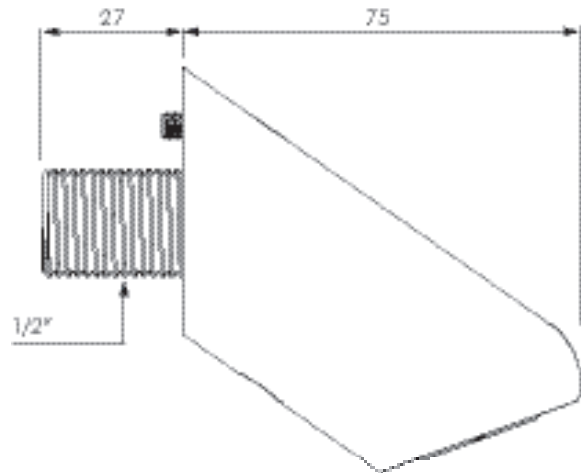

DE712 000CF TONIC-JET SHOWER HEAD

DELABIE

DESCRIPTION

Delabie DE712000CF 'Tonic Jet' is a vandal proof fixed shower head with an adjustable scale-proof nozzle that can be locked in place. Flow rate 10L/min at 300kPa through automatic flow rate regulator. Chrome plated solid brass with invisible anti-rotating blocking screw. Inlet connection M1/2".

Ideal for use in applications requiring a high degree of vandalism protection and water consumption minimisation.

INSTALLATION

- M1/2" water supply connection.
- Fixed with invisible blocking screw.
- Flow rate 10L/min at 300kPa, automatic flow regulator.

MODELS

- DE712 000CF** - Standard model 10L/min - 3 star WELS rating.
- DE712 000** - Same as DE712000CF but 6L/min - 0 Star rated
- DE712 010** - Same as DE712000 but for 1 - 10mm thick panel mounting.
- DE712 150** - As per DE712000 but to suit through wall mounting 150mm wall.
- DE712 200** - As per DE712000 but to suit through wall mounting 200mm wall.