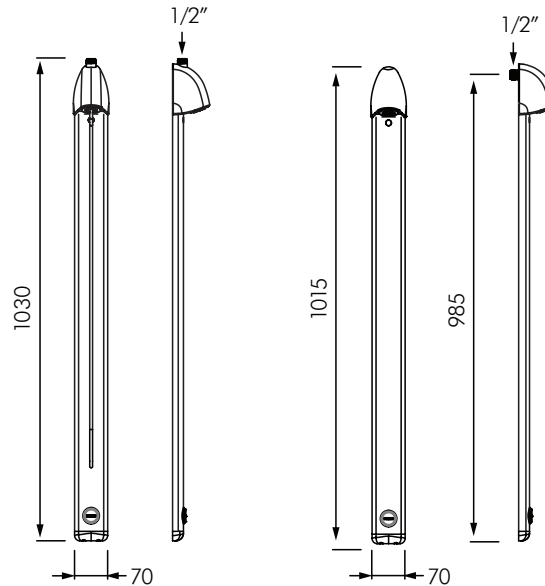

**DE714700AS**  
 SPORTING 2 SHOWER PANEL  
 - LEAD FREE\*

**DELABIE**

**DESCRIPTION**

Delabie DE714700AS is a time flow shower panel for surface mounting with soft touch operation. The water inlet can be from above or in the back, with integrated stopcock. Slimline structure with concealed fixings. Anodised aluminium panel with satin finish chrome-plated shower head, with rain-effect spray pattern. Time flow ~30 seconds. Flow rate 6L/min at 300kPa. Operating pressure 100-500kPa, 300kPa is recommended.

We recommend installing a thermostatic mixing valve (see Water Tempering section).

**INSTALLATION**

- Surface mounted shower panel.
- Slimline structure with concealed fixings.
- Exceptional water savings ~80%.
- Soft-touch activation.
- For cold or tempered single water supply.
- Maximum Hot water temperature 55°C, recommended tempered supply of ~40°C.
- M1/2" water connection.
- Flow rate pre-set at 6L/min, rain effect spray.
- Integrated non-return valve, filter, and stopcock.

**MODELS**

**DE714700AS** - Delabie Sporting 2 Time Flow Shower Panel.

\*'Lead free' has been defined as a plumbing product or material in contact with potable water that has a weighted average lead content of no more than 0.25%.