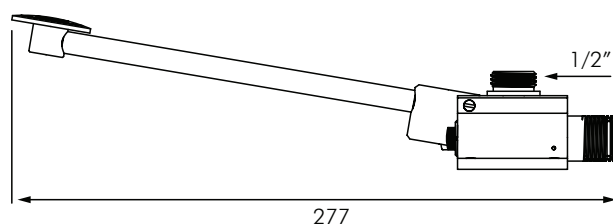

DE739100 / DE739102

MIXFOOT

FOOT OPERATED MIXER

DELABIE

DESCRIPTION

DELABIE DE739100 is a foot operated basin mixer with instant shut-off. Pedal has adjustable height and can be raised for cleaning the floor. Pre-set mixing (can be adjusted) - half open for cold and fully open for mixed water. Instant shut-off when pedal is released. Operating pressure is 100-500kPa, 300kPa is recommended. Solid brass wall plate with reinforced fixing via 4 stainless steel screws. Available for floor or wall mounting.

Supplied with filters and M1/2" water connections.

We recommend installing a thermostatic mixing valve (see Water Tempering section) and a wall or basin mounted spout (see Spouts section).

INSTALLATION

- Fixed by 4 screws for floor or wall mounting.
- Pedal can be raised for cleaning floor.
- Instant automatic shut off.
- M1/2" right angle water connections.
- Pre-set mixing, can be adjusted.

MODELS

DE739100 - Standard model for floor mounting.

DE739102 - Same as DE739100 but for wall mounting (height of pedal is adjustable).