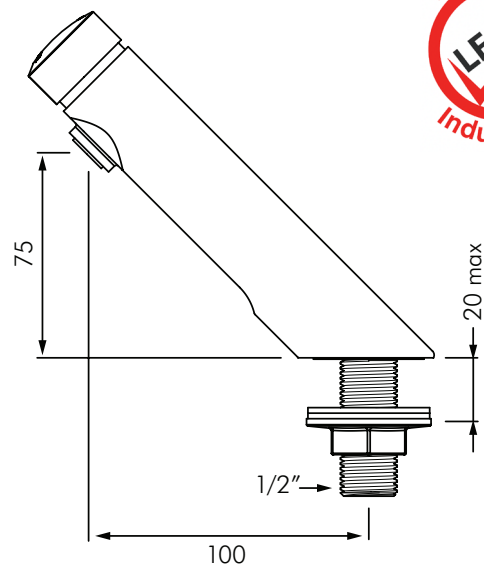

## TEMPOSOFT 2 BASIN TAP BENCH MOUNT, 7 SECOND - LEAD FREE\*

### DESCRIPTION

DELABIE DE740510AS is a deck mounted time flow basin tap with a soft touch operation. Soft touch operation allows users to press the control with no effort especially children, elderly or people with reduced physical ability. Time flow is ~7 seconds. Flow rate is pre-set at 3L/min at 300kPa. Operating pressure is 100-500kPa, 300kPa is recommended. Chrome-plated solid brass body with tamperproof scale-resistant flow straightener and M1/2" fixing.

### INSTALLATION

- Deck mounted through Ø22mm hole.
- M1/2" water supply connection.
- Fixing by tightening the back-nut.
- For cold or tempered single water supply.
- Maximum Hot water temperature 55°C, recommended tempered supply of ~40°C.
- Flow rate pre-set at 3L/min at 300kPa, adjustable.

### MODELS

**DE740510AS** - Standard model 3L/min - 6 star WELS rating.

**DE-SPACER** - Bush used on basins with Ø34mm hole to centre tap in place.

\*'Lead free' has been defined as a plumbing product or material in contact with potable water that has a weighted average lead content of no more than 0.25%.