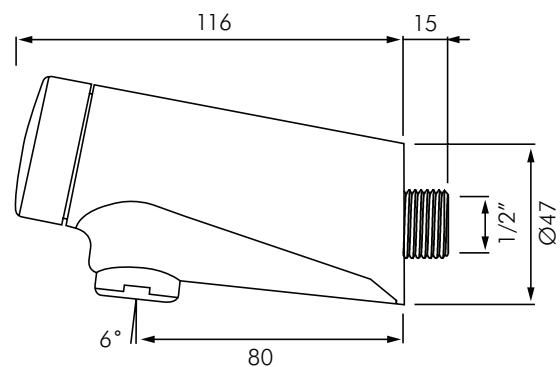

DE741000
TEMPOSOFT
TIME FLOW BIB TAP

DELABIE

DESCRIPTION

DELABIE DE741000 is a wall mounted time flow basin tap with a soft touch operation. Soft touch operation allows users to press the control with no effort especially children, elderly or people with reduced physical ability. Time flow is ~7 seconds. Flow rate is pre-set at 3L/min at 300kPa, can be adjusted from 1.5 to 6L/min. Operating pressure is 100-500kPa, 300kPa is recommended. Chrome-plated solid brass body with scale-resistant aerator and M1/2" fixing.

Supplied with red and blue indicators.

We recommend installing a thermostatic mixing valve (see Water Tempering section).

INSTALLATION

- Wall mounted connection M1/2".
- M1/2" water supply connection.
- For cold or tempered single water supply.
- Maximum Hot water temperature 55°C, recommended tempered supply of ~40°C.
- Flow rate pre-set at 3L/min at 300kPa, can be adjusted from 1.5 to 6L/min by using a 2.5mm Allen key directly on the flow straightener.

MODELS

DE741000 - Standard model 3L/min - 6 star WELS rating.