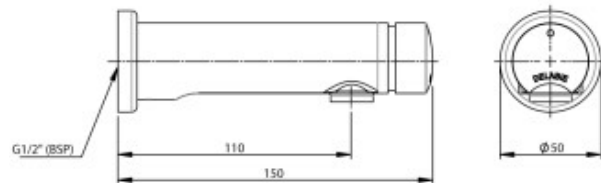

DE741510AS
TEMPOSOFT 2
TIME FLOW BIB TAP - LEAD FREE*

DELABIE

DESCRIPTION

Delabie DE741510AS is a wall mounted time flow basin tap with a soft-touch operation. Soft-touch operation allows users to press the control to open the tap with no effort, especially for children, elderly, or people with reduced physical ability. Time flow is ~7 seconds. Flow rate is pre-set at 3L/min at 300kPa, can be adjusted from 3-6L/min. Operating pressure is 100-500kPa, 300kPa is recommended. Chrome-plated solid brass body with tamperproof scale-resistant flow straightener and M1/2" connection. Comes with wall mounting adapter to be fitted at wall finishing, tap then mounts with grub screw fixing.

We recommend installing a thermostatic mixing valve (see Water Tempering section).

INSTALLATION

- Wall mounted connection M1/2".
- Exceptional water savings ~85%.
- Soft-touch activation.
- Spout length L.110mm.
- For cold or tempered single water supply.
- Maximum hot water temperature 55°C, recommended tempered supply of ~40°C.
- Flow rate pre-set at 3L/min at 300kPa, adjustable.
- Supplied with red and blue indicators

MODEL

- DE741510AS** - DE741510AS – Delabie Temposoft 2 Time Flow Bib Tap With Spout L.110mm
DE741550LF - DE741510AS – Delabie Temposoft 2 Time Flow Bib Tap With Spout L.150mm.

*'Lead free' has been defined as a plumbing product or material in contact with potable water that has a weighted average lead content of no more than 0.25%.