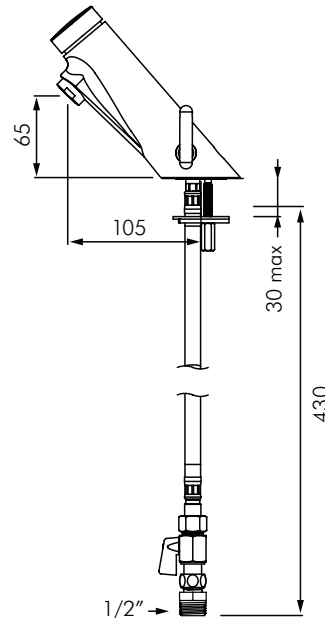

DE742000
TEMPOSOFT MIX
TIME FLOW BASIN MIXER

DELABIE

DESCRIPTION

DELABIE DE742000 is a deck mounted time flow basin mixer with a soft touch operation. Soft touch operation allows users to use the controls with no effort especially children, elderly or people with reduced physical ability. Side temperature control with adjustable maximum temperature limiter. Time flow is ~7 seconds. Flow rate is pre-set at 3L/min at 300kPa, can be adjusted from 1.5 to 6L/min. Operating pressure is 100-500kPa, 300kPa is recommended. Chrome-plated solid brass body with scale-resistant flow straightener and reinforced fixing.

Supplied with PEX flexible connectors, filters, non-return valves and M1/2" stopcocks.

INSTALLATION

- Deck mounted through Ø34mm hole.
- Reinforced fixation using 2x stainless steel fixing screws and support ring.
- 400mm PEX flexibles connect to 1/2" water supply.
- Equal Hot & Cold supply pressure (max 15% variation).
- Maximum Hot water temperature 55°C.
- Flow rate pre-set at 3L/min at 300kPa, can be adjusted from 1.5 to 6L/min by using a 2.5mm Allen key directly on the flow straightener.

MODELS

DE742000 - Standard model 3L/min - 6 star WELS rating