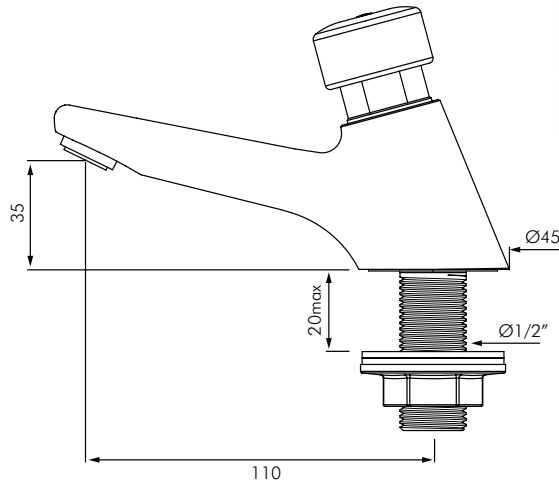

DE745107AS

TEMPOSTOP TIME FLOW BASIN TAP - LEAD FREE*

DELABIE

DESCRIPTION

Delabie DE745107AS is a deck mounted time flow basin tap. Time flow is ~7 seconds. Flow rate is pre-set at 3L/min at 300kPa, can be adjusted from 1.4-6L/min. Operating pressure is 100-500kPa, 300kPa is recommended. Chrome-plated solid brass body with tamperproof scale-resistant flow straightener and M1/2" connection.

We recommend installing a thermostatic mixing valve (see Water Tempering section).

INSTALLATION

- Deck mounted through Ø22mm hole.
- Exceptional water savings ~85%.
- Spout length L.110mm.
- For cold or tempered single water supply.
- Maximum hot water temperature 55°C, recommended tempered supply of ~40°C.
- Flow rate pre-set at 3L/min at 300kPa, adjustable 1.4-6L/min.
- Supplied with red and blue indicators.

MODELS

DE745107AS - Delabie Tempostop Time Flow Basin Tap.

DE-SPACER - Bush used on basins with Ø34mm hole to centre tap in place.

*'Lead free' has been defined as a plumbing product or material in contact with potable water that has a weighted average lead content of no more than 0.25%.