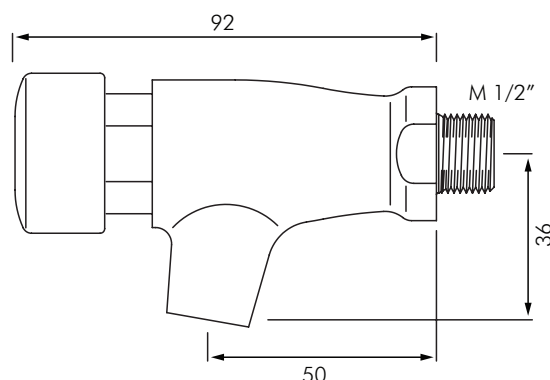

**DE746000**  
TEMPOSTOP  
TIME FLOW BIB TAP

**DELABIE**

**DESCRIPTION**

DELABIE DE746000 is a wall mounted time flow basin tap. Time flow is ~7 seconds. Flow rate is pre-set at 3L/min at 300kPa, can be adjusted from 1.5 to 6L/min. Operating pressure is 100-500kPa, 300kPa is recommended. Chrome-plated solid brass body with tamperproof scale-resistant flow straightener and M1/2" fixing.

We recommend installing a thermostatic mixing valve (see Water Tempering section).

**INSTALLATION**

- Wall mounted connection M1/2".
- M1/2" water supply connection.
- For cold or tempered single water supply.
- Maximum Hot water temperature 55°C, recommended tempered supply of ~40°C.
- Flow rate pre-set at 3L/min at 300kPa, can be adjusted from 1.5 to 6L/min by using a 2.5mm Allen key directly onto the screw head located under the coloured indicator.

**MODELS**

- DE746000** - Standard model 3L/min - 6 star WELS rating.
- DE746001** - Same as DE746000 but has anti-blocking feature - 6 star WELS rating.
- DE746292** - Same as DE746000 but with wall plate for tap 1/2" Ø60mm - 6 star WELS rating.
- DE822516** - Extension MF1/2" L.50mm.
- DE292015** - Wall plate for tap 1/2" Ø60mm.