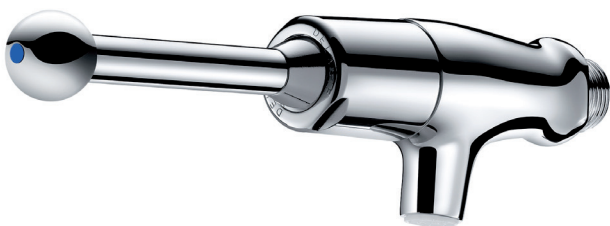

DE746410
TEMPOSTOP
TIME FLOW BIB TAP LEVER OPERATED

DELABIE

DESCRIPTION

DELABIE DE746410 is a wall mounted time flow basin tap with lever operation. Lever operation allows users to operate the controls with no effort especially elderly or people with reduced physical ability. Time flow is ~7 seconds. Flow rate is pre-set at 3L/min at 300kPa, can be adjusted from 1.5 to 6L/min. Operating pressure is 100-500kPa, 300kPa is recommended. Chrome-plated solid brass body with tamperproof scale-resistant flow straightener and M1/2" fixing.

Supplied with red and blue indicators.

We recommend installing a thermostatic mixing valve (see Water Tempering section).

Note: Not recommended for use in early childhood facilities. Refer instead to Temposoft DE741500 or DE74100.

INSTALLATION

- Wall mounted connection M1/2".
- M1/2" water supply connection.
- For cold or tempered single water supply.
- Maximum Hot water temperature 55°C, recommended tempered supply of ~40°C.
- Flow rate pre-set at 3L/min at 300kPa, can be adjusted from 1.5 to 6L/min by using a 2.5mm Allen key directly onto the screw head located under the lever cover.

MODELS

DE746410 - Standard model 3L/min - 6 star WELS rating.

DE822516 - Extension MF1/2" L.50mm.

DE292015 - Wall plate for tap 1/2" Ø60mm.