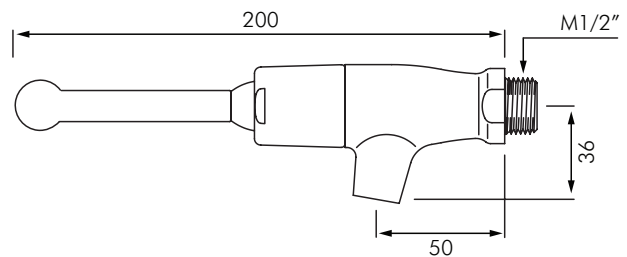

DE746410
TEMPOSTOP
TIME FLOW BIB TAP LEVER OPERATED

DELABIE

DESCRIPTION

DELABIE DE746410 is a wall mounted time flow basin tap with lever operation. Lever operation allows users to operate the controls with no effort especially elderly or people with reduced physical ability. Time flow is ~7 seconds. Flow rate is pre-set at 3L/min at 300kPa, can be adjusted from 1.5 to 6L/min. Operating pressure is 100-500kPa, 300kPa is recommended. Chrome-plated solid brass body with tamperproof scale-resistant flow straightener and M1/2" fixing.

INSTALLATION

- Wall mounted connection M1/2".
- M1/2" water supply connection.
- For cold or tempered single water supply.
- Maximum Hot water temperature 55°C, recommended tempered supply of ~40°C.
- Flow rate pre-set at 3L/min at 300kPa, can be adjusted from 1.5 to 6L/min by using a 2.5mm Allen key directly onto the screw head located under the lever cover.

MODELS

DE746410 - Standard model 3L/min - 6 star WELS rating.

DE822516 - Extension MF1/2" L.50mm.

DE292015 - Wall plate for tap 1/2" Ø60mm.