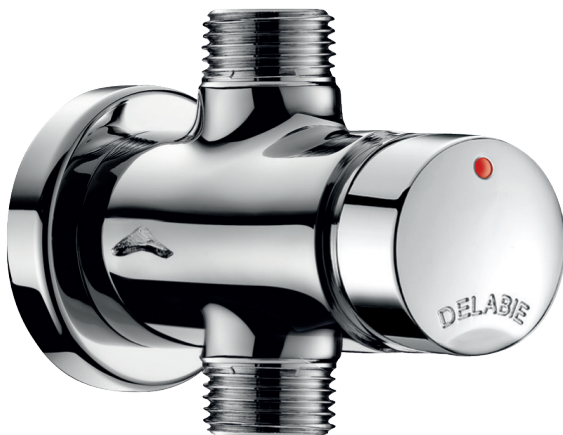

DE747800
TEMPOSOFT 2
SURFACE MOUNTED SHOWER VALVE

DELABIE

DESCRIPTION

DELABIE DE747800 is a surface mounted time flow shower valve with a soft touch operation. Soft touch operation allows users to press the control with no effort especially children, elderly or people with reduced physical ability. Time flow is ~30 seconds. Flow rate is pre-set at 9L/min at 300kPa, can be adjusted. When connected to a Delabie shower rose the actual flow rate will be 6L/min, 3 star WELS rating. Operating pressure is 100-500kPa, 300kPa is recommended. Chrome plated solid brass body with straight inline inlet and outlet M1/2" connections for mixed water supply.

We recommend installing a thermostatic mixing valve (see Water Tempering section).

INSTALLATION

- Surface mounted with M1/2" water supply connections.
- For cold or tempered single water supply.
- Maximum Hot water temperature 55°C, recommended tempered supply of ~40°C.
- Flow rate pre-set at 9L/min at 300kPa, can be adjusted.