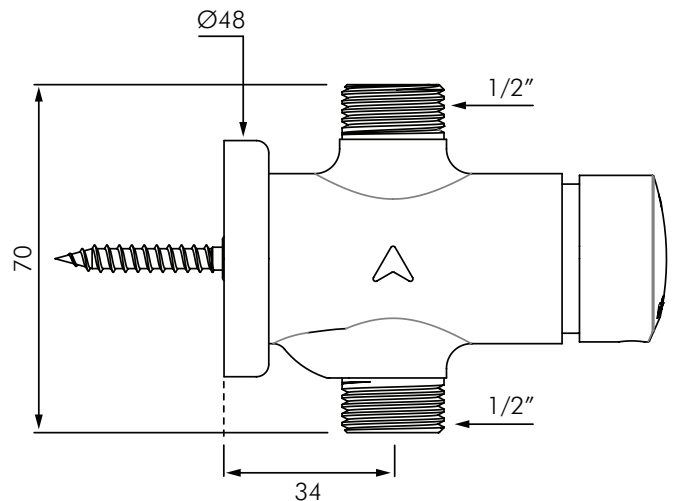

DE747800
TEMPOSOFT 2
SURFACE MOUNTED SHOWER VALVE

DELABIE

DESCRIPTION

DELABIE DE747800 is a surface mounted time flow shower valve with a soft touch operation. Soft touch operation allows users to press the control with no effort especially children, elderly or people with reduced physical ability. Time flow is ~30 seconds. Flow rate is pre-set at 9L/min at 300kPa, can be adjusted. When connected to a Delabie shower rose the actual flow rate will be 6L/min, 3 star WELS rating. Operating pressure is 100-500kPa, 300kPa is recommended. Chrome plated solid brass body with straight inline inlet and outlet M1/2" connections for mixed water supply.

We recommend installing a thermostatic mixing valve (see Water Tempering section).

INSTALLATION

- Surface mounted with M1/2" water supply connections.
- For cold or tempered single water supply.
- Maximum Hot water temperature 55°C, recommended tempered supply of ~40°C.
- Flow rate pre-set at 9L/min at 300kPa, can be adjusted.

MODELS

DE747800 - Standard model 9L/min - 2 star WELS rating.

**MACDONALD
INDUSTRIES LIMITED**

Auckland (Head Office)

20 Carr Rd, Three Kings
Auckland 1041
P: 09 624 1115
F: 09 624 1110
E: sales@macdonaldindustries.co.nz