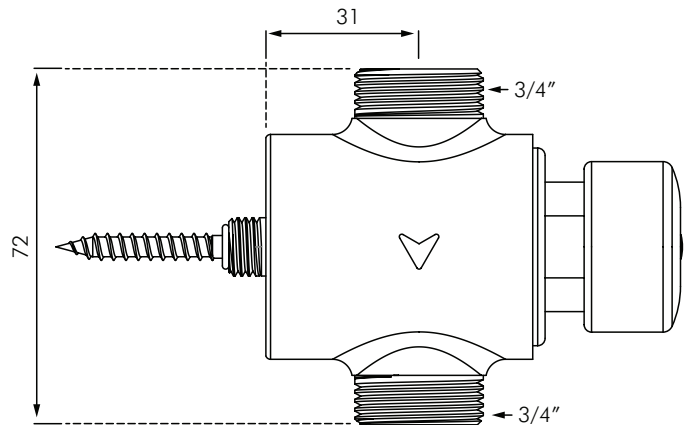

# DE749000 TIME DELAY HIGH FLOW SHOWER VALVE

## DESCRIPTION

DELABIE DE749000 is a time flow shower valve for surface mounting. Time flow is ~30 seconds. Flow rate is pre-set at 75L/min at 300kPa without flow regulator. When connected to a Delabie shower rose the actual flow rate will be 10L/min, 2 star WELS rating. Operating pressure is 100-500kPa, 300kPa is recommended. Chrome plated solid brass body and Ø70mm cover plate. M3/4" water connections for mixed water supply.

## INSTALLATION

- Surface mounted with M3/4" water supply connections.
- For cold or tempered single water supply.
- Maximum Hot water temperature 55°C, recommended tempered supply of ~40°C.
- Pre-set flow rate at 75L/min at 300kPa without flow regulator.