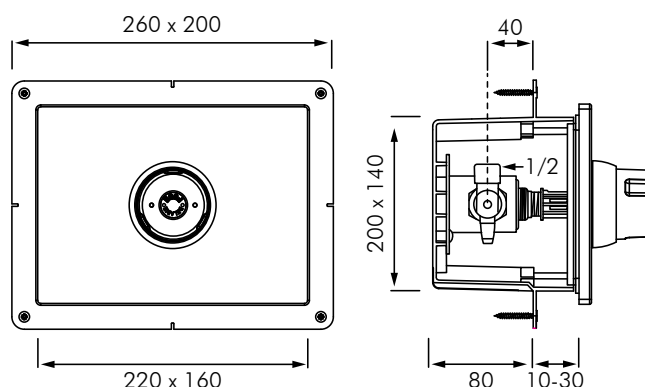

DE749218 + DE749BOX

TEMPOSTOP TIME FLOW SHOWER VALVE

DELABIE

DESCRIPTION

DELABIE DE749218-749BOX is a recessed time flow shower valve with waterproof recessing housing. Time flow is ~30 seconds with soft touch operation. Soft touch operation allows users to use the controls with no effort especially children, elderly or people with reduced physical ability. Flow rate is pre-set at 12L/min at 300kPa, can be adjusted. When connected with a Delabie shower head the actual flow rate will be 6L/min. Operating pressure is 100-500kPa, 300kPa is recommended. Chrome-plated control with tamperproof polished stainless steel wall plate 160x220mm and recessed waterproof installation box for 90mm wall cavity. Waterproof installation box prevents water ingress behind the wall lining and is adjustable for all types of wall finishes.

Supplied with filter and M1/2" stopcock.

INSTALLATION

- **IMPORTANT:** Must install DE749BOX prior to wall lining.
- Wall plate adjustable 10-30mm.
- Concealed fixings, stopcock M1/2" behind cover plate.
- For cold or tempered single water supply.
- Maximum Hot water temperature 55°C, recommended tempered supply of ~40°C.
- Maximum HW CW pressure differential 15%.
- Flow rate pre-set at 12L/min at 300kPa, actual flow rate is determined by shower head installed.
- Operating pressure 100-500kPa, 300kPa recommended.

MODELS

DE749218 - Standard model 12L/min - 2 star WELS rating.

DE749BOX - Waterproofing installation box.

Auckland (Head Office)

20 Carr Rd, Three Kings
Auckland 1042
09 624 1115
sales@macdonaldindustries.co.nz
macdonaldindustries.co.nz