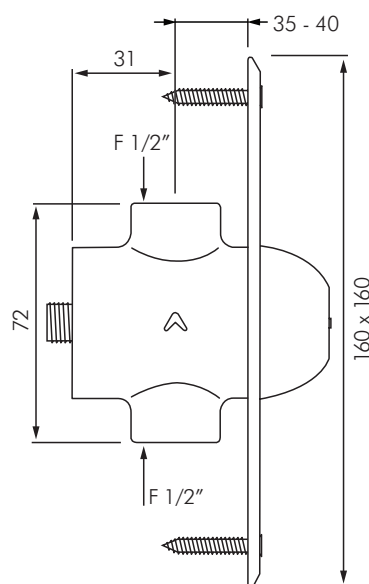

DE749628-AL

ANTI LIGATURE TIME FLOW SHOWER VALVE

DELABIE

DESCRIPTION

DELABIE DE749628-AL is a recessed mounted time flow shower valve with anti-ligature protection. Time flow is ~30 seconds. Flow rate is pre-set at 12L/min at 300kPa, can be adjusted. When connected to a Delabie shower rose the actual flow rate will be 6L/min, 3 star WELS rating. Operating pressure is 100-500kPa, 300kPa is recommended. Bright polished stainless steel wall plate 160x160mm fixed by 4x Torx stainless steel security fixings with solid brass body. F1/2" water connections for mixed water supply.

We recommend installing a thermostatic mixing valve (see Water Tempering section).

INSTALLATION

- Anti-ligature button surround for protection.
- Recessed mounted behind 160x160mm stainless steel cover plate fixed by 4x Torx security screws.
- F1/2" water supply connection.
- For cold or tempered single water supply.
- Maximum Hot water temperature 55°C, recommended tempered supply of ~40°C.
- Flow rate pre-set at 12L/min at 300kPa, can be adjusted.

MODELS

DE749628-AL - Standard model 12L/min - 2 star WELS rating.