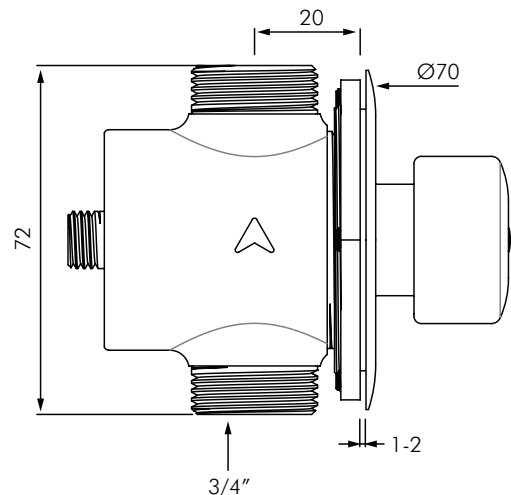

DE749770
TEMPOSTOP
TIME FLOW SHOWER VALVE FOR PANEL

DELABIE

DESCRIPTION

DELABIE DE749770 is a time flow shower valve for panel mounting. Time flow is ~30 seconds. Flow rate is pre-set at 12L/min at 300kPa, can be adjusted. When connected to a Delabie shower rose the actual flow rate will be 6L/min, 3 star WELS rating. Operating pressure is 100-500kPa, 300kPa is recommended. Chrome plated solid brass body and Ø70mm cover plate. Panel mounting 2mm maximum. F1/2" water connections for mixed water supply.

We recommend installing a thermostatic mixing valve (see Water Tempering section).

INSTALLATION

- For panel mounting 2mm maximum.
- F1/2" water supply connection.
- For cold or tempered single water supply.
- Maximum Hot water temperature 55°C, recommended tempered supply of ~40°C.
- Flow rate pre-set at 12L/min at 300kPa, can be adjusted.

MODELS

DE749770 - Standard model 12L/min - 2 star WELS rating.