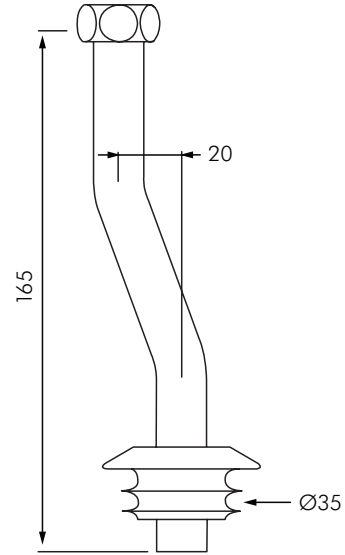

DE752000 NECK TUBE FOR TOP INLET URINAL

DELABIE

DESCRIPTION

The Delabie 752000 neck tube is designed to fit between one of the surface mounted urinal valves and the top inlet of a RAK Phoenix or similar urinal.

Neck tube F1/2" Ø35 for common or siphon action urinals:

- DE778800
- DE777800
- DE778000
- DE777000

MODELS

DE752000 - Standard model as shown.