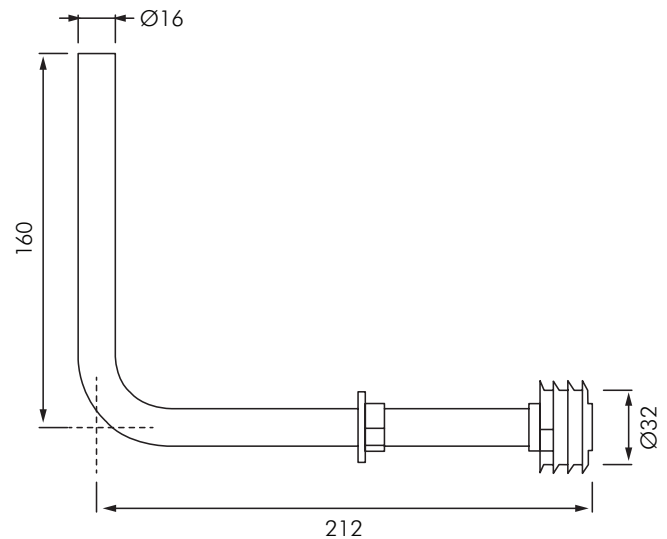

DE752430

NECK TUBE FOR TEMPOMATIC 4 AND TEMPOFLUX RECESSED FLUSH VALVES

DELABIE

DESCRIPTION

The Delabie DE752430 is a neck tube for the TEMPOMATIC 4 recessed urinal valve and standard urinals with Ø 35mm connection washer for supply. This is a suitable neck tube for all our rear inlet urinals, see separate literature for more information. Tube is ø16mm, height is 160mm, length is 212mm.