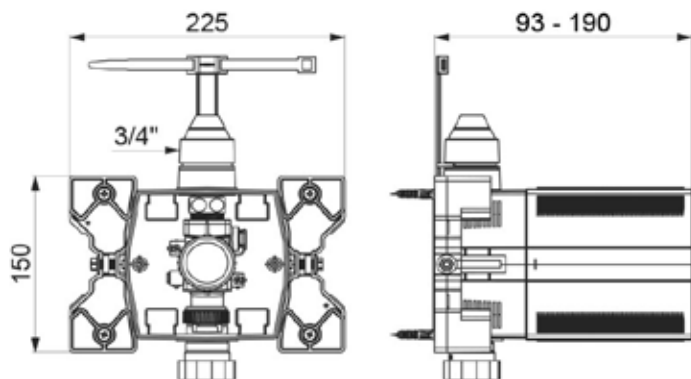

DE7630xx-SET TEMPOFLUX 3 RECESSED WC FLUSH

DELABIE

DESCRIPTION

DELABIE Tempoflux 3 WC flushing is the ideal solution for any public building. It is designed to ensure that both hygiene and performance are achieved. With its recessed housing, it is easy to install and maintain, offering the perfect combination of convenience and performance.

DELABIE Tempoflux 3 WC flushing design:

- With 4.5L/3L and 6L/3L dual flush options
- Servicing access and easy maintenance
- On demand flushing for high challenging facilities

Compatible with thick wall finishes up to 120mm.
Integrated stopcock, flush volume adjustment, activation unit and cartridge are all accessible from the front.

NB -This is a high efficiency product. It should be paired with appropriate sanitary ware. Please speak with our sales team to ensure this will be suitable for your project.

MODELS

- DE763030-SET** - Delabie Tempoflux 3 Square Glass Control Plate For Toilets
- DE763000-SET** - Delabie Tempoflux 3 Satin Stainless Vertical Control Plate For Toilets.
- DE763040-SET** - Delabie Tempoflux 3 Square Chrome Flush Control Plate For Toilets.

Wellington

04 569 8033

DE7630XX-SET
TEMPOFLUX 3 RECESSED DUAL
FLUSH WC

DELABIE

DE763000-SET

DE763040-SET

DE763030-SET