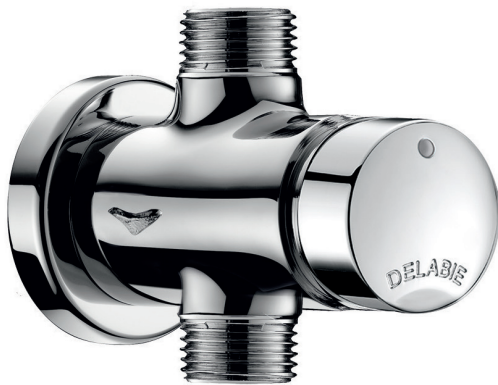

DE777800

TEMPOSOFT 2

TIME FLOW URINAL VALVE - STRAIGHT INLET

DELABIE

DESCRIPTION

DELABIE DE777800 is a surface mounted time flow urinal valve with a soft touch operation. Soft touch operation allows users to press the control with no effort especially children, elderly or people with reduced physical ability. Time flow is ~3 seconds. Flow rate is pre-set at 0.15L/second at 300kPa, can be adjusted. Operating pressure is 100-500kPa, 300kPa is recommended. Chrome plated solid brass body with straight inlet for exposed inlet M1/2" connection for water supply.

Suitable for use on all our top inlet wall hung urinals.

INSTALLATION

- Surface mounted with straight inlet M1/2" water supply connection.
- Time flow is ~3 seconds.
- Flow rate 0.15L/sec. at 300kPa, can be adjusted.

MODELS

- DE777800 - Standard model as shown
- 6 star WELS rating.

OPTION

- DE752000 - Delabie Neck Tube (for top inlet urinal)