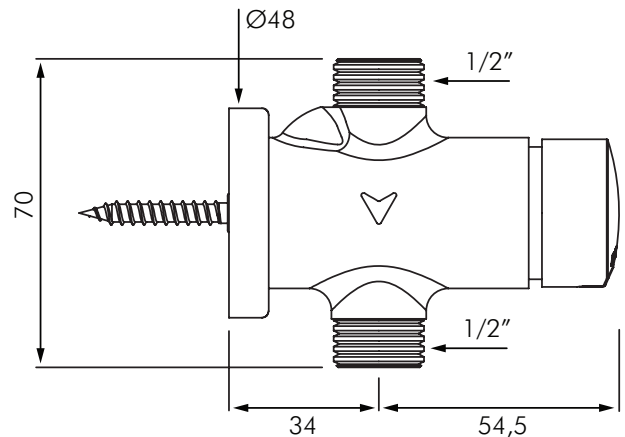

DE777800

TEMPOSOFT 2

TIME FLOW URINAL VALVE - STRAIGHT INLET

DELABIE

DESCRIPTION

DELABIE DE777800 is a surface mounted time flow urinal valve with a soft touch operation. Soft touch operation allows users to press the control with no effort especially children, elderly or people with reduced physical ability. Time flow is ~3 seconds. Flow rate is pre-set at 0.15L/second at 300kPa, can be adjusted. Operating pressure is 100-500kPa, 300kPa is recommended. Chrome plated solid brass body with straight inlet for exposed inlet M1/2" connection for water supply.

Suitable for use on all our top inlet wall hung urinals.

INSTALLATION

- Surface mounted with straight inlet M1/2" water supply connection.
- Time flow is ~3 seconds.
- Flow rate 0.15L/sec. at 300kPa, can be adjusted.

MODELS

- DE777800 - Standard model as shown
- 6 star WELS rating.

OPTION

- DE752000 - Delabie Neck Tube (for top inlet urinal)