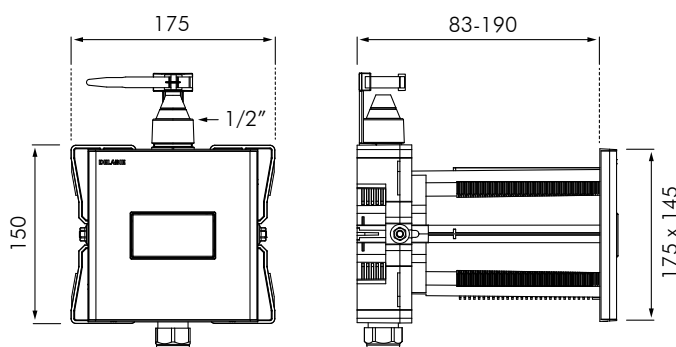

DE778700

TEMPOFLUX VALVE

SATIN STAINLESS STEEL FINISH

DELABIE

DESCRIPTION

Waterproof recessed time flow valve for individual urinals. Satin finish stainless steel wall plate 145 x 145mm with chrome-plated metal push-button.

Waterproof recessing housing:

- Collar with waterproof seal.
- Hydraulic connection to the outside and maintenance from the front.
- Adjusts to all types of installation (rails, solid walls, panels).
- Compatible with wall finishes from 10 - 120mm (while maintaining the minimum recessing depth of 83mm).
- Suitable for standard or "pipe-in-pipe" supply.
- Stopcock and flow rate adjustment, filter and cartridge all integrated and accessible from the front.
- TEMPOFLUX F1/2" flush valve is compatible with sea water and grey water.
- Supplied in 2 kits: inwall waterproof box, and push panel finishing kit.

Soft-touch operation.

10-year warranty.

INSTALLATION

- Time flow pre-set at ~3 seconds, can be adjusted from 3 - 7 seconds (patented).
- Flow rate pre-set at 0.15 l/sec at 3 bar, can be adjusted up to 0.3 L/sec.
- Connection with Ø35mm connection washer (for standard urinals) or can use 1/2" brass connection (for urinals supplied by flexible).
- Neck tube refer DE752430 or DE757430.

MODELS

DE778BOX-778700 - Standard model shown