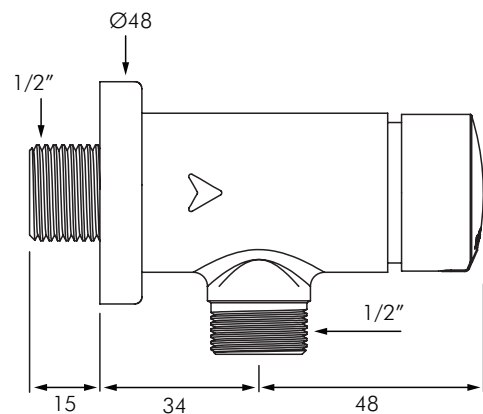

DE778800

TEMPOSOFT 2

TIME FLOW URINAL VALVE - ANGLED INLET

DELABIE

DESCRIPTION

DELABIE DE778800 is a surface mounted time flow urinal valve with a soft touch operation. Soft touch operation allows users to press the control with no effort especially children, elderly or people with reduced physical ability. Time flow is ~3 seconds. Flow rate is pre-set at 0.15L/second at 300kPa, can be adjusted. Operating pressure is 100-500kPa, 300kPa is recommended. Chrome plated solid brass body with angled inlet for concealed inlet M1/2" connection for water supply.

Suitable for use on all our top inlet wall hung urinals.

INSTALLATION

- Surface mounted with angled inlet M1/2" water supply connection.
- Time flow is ~3 seconds.
- Flow rate 0.15L/sec. at 300kPa, can be adjusted.

MODELS

- DE778800 - Standard model as shown
- 6 star WELS rating.

OPTION

- DE752000 - Delabie Neck Tube (for top inlet urinal)