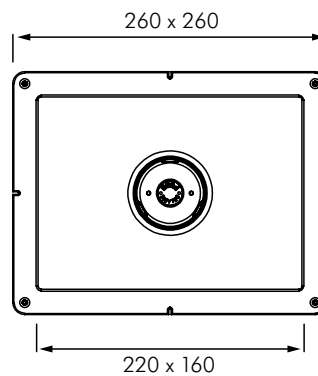

DE790218 + DE790BOX
 TEMPOMIX
 CONCEALED SHOWER MIXER

DELABIE

DESCRIPTION

DELABIE DE790218-790BOX is a recessed time flow shower mixer with soft touch operation and recessed waterproof installation box. Soft touch operation allows users to use the controls with no effort especially children, elderly or people with reduced physical ability. Temperature control and operation on the push button with adjustable maximum temperature limiter. Time flow is ~30 seconds. Flow rate is pre-set at 12L/min at 300kPa, but when connected with a Delabie shower head the actual flow rate will be 6L/min. Operating pressure is 100-500kPa, 300kPa is recommended. Chrome-plated control with tamperproof polished stainless steel wall plate 160x220mm and recessed waterproof installation box for 90mm wall cavity. Waterproof installation box prevents water ingress behind the wall lining and is adjustable for all types of wall finishes.

Supplied with filters, non-return valves and M1/2" stopcocks.

INSTALLATION

- **IMPORTANT:** Must install DE790BOX prior to wall lining.
- Wall plate adjustable 10-30mm.
- Concealed fixings, stopcocks M1/2" behind cover plate.
- Maximum Hot water temperature 55°C.
- Maximum HW CW pressure differential 15%.
- Flow rate pre-set at 12L/min at 300kPa, actual flow rate is determined by shower head installed.
- Operating pressure 100-500kPa, 300kPa recommended.

MODELS

- DE790218** - Standard model 12L/min
 2 star WELS rating
- DE790BOX** - Waterproofing installation box