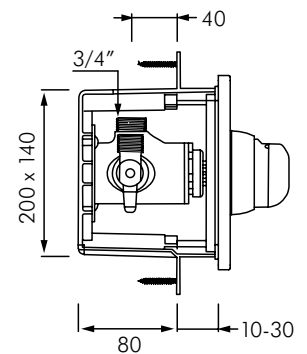

DE790218 + DE790BOX
 TEMPOMIX
 CONCEALED SHOWER MIXER

DELABIE

DESCRIPTION

DELABIE DE790218-790BOX is a recessed time flow shower mixer with soft touch operation and recessed waterproof installation box. Soft touch operation allows users to use the controls with no effort especially children, elderly or people with reduced physical ability. Temperature control and operation on the push button with adjustable maximum temperature limiter. Time flow is ~30 seconds. Flow rate is pre-set at 12L/min at 300kPa, but when connected with a Delabie shower head the actual flow rate will be 6L/min. Operating pressure is 100-500kPa, 300kPa is recommended. Chrome-plated control with tamperproof polished stainless steel wall plate 160x220mm and recessed waterproof installation box for 90mm wall cavity. Waterproof installation box prevents water ingress behind the wall lining and is adjustable for all types of wall finishes.

Supplied with filters, non-return valves and M1/2" stopcocks.

INSTALLATION

- **IMPORTANT:** Must install DE790BOX prior to wall lining.
- Wall plate adjustable 10-30mm.
- Concealed fixings, stopcocks M1/2" behind cover plate.
- Maximum Hot water temperature 55°C.
- Maximum HW CW pressure differential 15%.
- Flow rate pre-set at 12L/min at 300kPa, actual flow rate is determined by shower head installed.
- Operating pressure 100-500kPa, 300kPa recommended.

MODELS

- DE790218** - Standard model 12L/min
 2 star WELS rating
- DE790BOX** - Waterproofing installation box