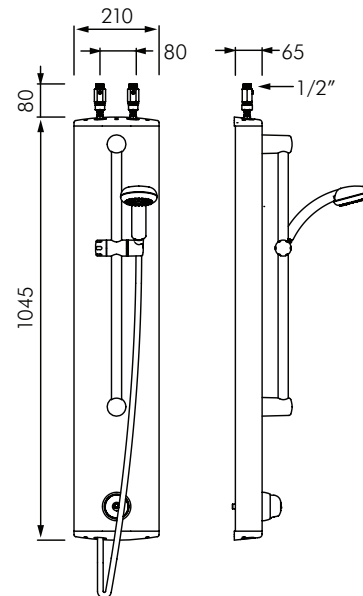

DE790350
TEMPOMIX
SHOWER PANEL WITH SLIDE SET

DELABIE

DESCRIPTION

DELABIE DE790310 is a time flow shower panel with fixed slide shower set. Aluminium epoxy coated shower panel for surface mounting. Temperature control and operation on the push button with adjustable maximum temperature limiter. Top water inlet supply with in-line stopcocks. Sliding shower set with 720mm slide rail, L.1.50m flexible hose and chrome plated single jet shower head with non-slip grip. Time flow ~30 seconds with soft touch operation. Flow rate 12L/min at 300kPa. Operating pressure 100-500kPa, 300kPa is recommended.

Supplied with non-return valves, filters, fixings and M1/2" in-line stopcocks.

INSTALLATION

- Surface mounted shower panel with soft touch operation and slide shower set.
- Top inlet supply with in-line M1/2" stopcocks.
- Sliding handset on chrome plated rail with flexible hose.
- Panel screw fixes to wall in position to achieve desired height.
- Flow rate 12L/min at 300kPa.
- Operating water pressure 100-500kPa.
- Adjustable spray angle can be locked in place.

MODELS

DE790350 - Standard model 12L/min - 2 star WELS rating.