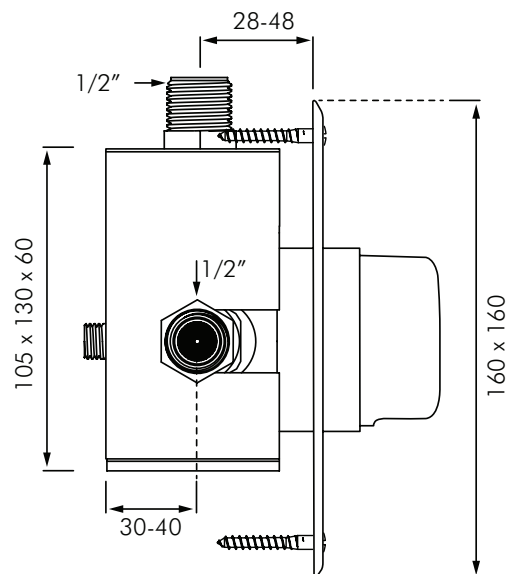

DE790425
TEMPOMIX
TIME FLOW SHOWER MIXER

DELABIE

DESCRIPTION

DELABIE DE790425 is a recessed time flow shower mixer with soft touch operation. Soft touch operation allows users to use the controls with no effort especially children, elderly or people with reduced physical ability. Temperature control and operation on the push button with adjustable maximum temperature limiter. Time flow is ~30 seconds. Flow rate is pre-set at 12L/min at 300kPa, but when connected with a Delabie shower head the actual flow rate will be 6L/min. Operating pressure is 100-500kPa, 300kPa is recommended. Chrome-plated control with tamperproof stainless steel wall plate 160x160mm.

Supplied with filters, non-return valves and M1/2" connectors.

INSTALLATION

- Recessing depth adjustable 28-48mm.
- Concealed fixings, stopcocks M1/2", integrated non-returns and filters.
- Maximum Hot water temperature 55°C.
- Maximum HW CW pressure differential 15%.
- Flow rate pre-set at 12L/min at 300kPa, actual flow rate is determined by shower head installed.
- Operating pressure 100-500kPa, 300kPa recommended.

MODELS

DE790425 - Standard model 12L/min - 2 star WELS rating.