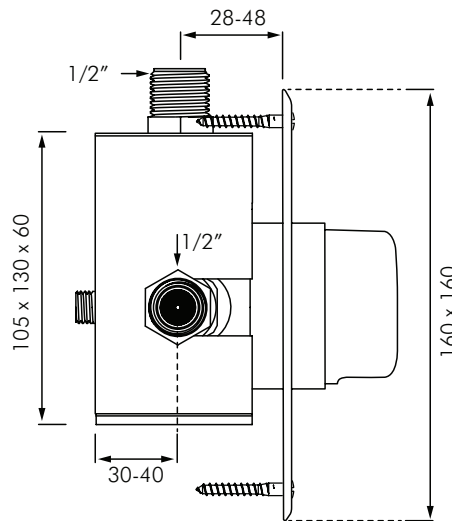

# DE790425LF

TEMPOMIX

TIME FLOW SHOWER MIXER - LEAD FREE\*

## DESCRIPTION

Delabie DE790425LF is a recessed time flow shower mixer with soft-touch operation. Soft-touch operation allows users to press the control to open the tap with no effort, especially for children, elderly, or people with reduced physical ability. Supplied with stainless steel wall plate 160x160mm. Temperature control and operation is on the push button. Time flow is ~30 seconds. Flow rate is pre-set at 12L/min at 300kPa, final flow is determined by the shower head. Operating pressure is 100-500kPa, 300kPa is recommended. Chrome-plated solid brass body with scale-resistant flow straightener and M1/2" connections.

## INSTALLATION

- Recessed time flow shower mixer.
- steel wall plate 160x160mm.
- Recessing depth adjustable from 28-48mm.
- Soft-touch activation.
- Maximum HW inlet temperature 70°C, we recommend ≤45°C to avoid scalding.
- M1/2" water connections.
- Flow rate pre-set at 12L/min at 300kPa, see shower roses for final flow rate.
- Integrated non-return valves and filters.

## MODELS

**DE790425LF** - Delabie Tempomix Time Flow Shower Mixer, With Square Wall Plate.

\*'Lead free' has been defined as a plumbing product or material in contact with potable water that has a weighted average lead content of no more than 0.25%.