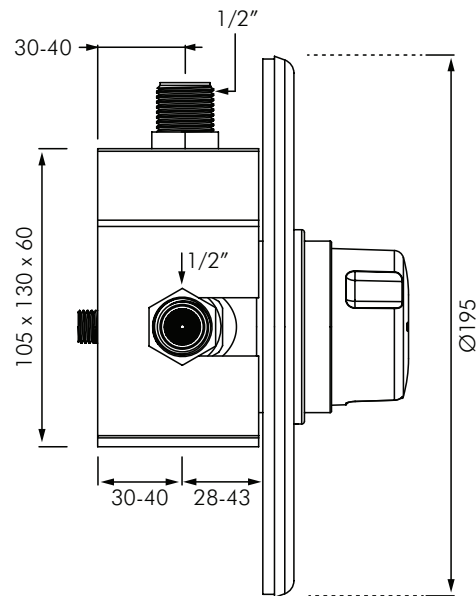

DE790925
TEMPOMIX
TIME FLOW SHOWER MIXER

DELABIE

DESCRIPTION

DELABIE DE790925 is a recessed time flow shower mixer with soft touch operation. Soft touch operation allows users to use the controls with no effort especially children, elderly or people with reduced physical ability. Temperature control and operation on the push button with adjustable maximum temperature limiter. Chrome-plated Ø195mm wall plate. Recessing depth is adjustable from 28-43mm. Time flow is ~30 seconds. Flow rate is pre-set at 12L/min at 300kPa, but when connected with a Delabie shower head the actual flow rate will be 6L/min. Operating pressure is 100-500kPa, 300kPa is recommended.

Supplied with integrated non-return valves and filters.

INSTALLATION

- Recessing depth adjustable 28-43mm.
- Concealed fixings, stopcocks M1/2", integrated non-returns and filters.
- Maximum Hot water temperature 55°C.
- Maximum HW CW pressure differential 15%.
- Flow rate pre-set at 12L/min at 300kPa, actual flow rate is determined by shower head installed.
- Operating pressure 100-500kPa, 300kPa recommended.

MODELS

DE790925 - Standard model 12L/min - 2 star WELS rating.