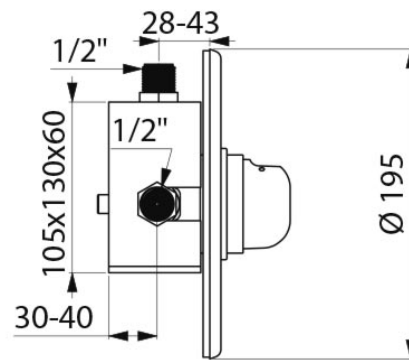

DE790925AS

TEMPOMIX CONCEALED SHOWER MIXER
- LEAD FREE*

DELABIE

DESCRIPTION

Delabie DE790925AS is a recessed time flow shower mixer with soft-touch operation. Soft-touch operation allows users to press the control to open the tap with no effort, especially for children, elderly, or people with reduced physical ability. Supplied with round Ø195mm chrome-plated wall plate. Temperature control and operation is on the push button. Time flow is ~30 seconds. Flow rate is pre-set at 12L/min at 300kPa, final flow is determined by the shower head. Operating pressure is 100-500kPa, 300kPa is recommended. Chrome-plated metal control with M1/2" connections.

INSTALLATION

- Recessed time flow shower mixer.
- Chrome plated Ø195mm wall plate.
- Recessing depth adjustable from 28-43mm.
- Soft-touch activation.
- Maximum HW inlet temperature 70°C, we recommend ≤45°C to avoid scalding.
- M1/2" water connections.
- Flow rate pre-set at 12L/min at 300kPa, see shower roses for final flow rate.
- Integrated non-return valves and filters.

MODELS

DE790925AS - Delabie Tempomix Time Flow Shower Mixer, With Round Wall Plate.

*'Lead free' has been defined as a plumbing product or material in contact with potable water that has a weighted average lead content of no more than 0.25%.