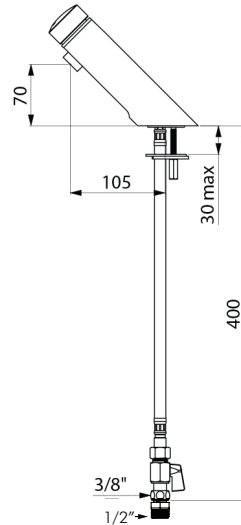

DE794000AS
TEMPOMIX 3 TIME FLOW BASIN MIXER
- LEAD FREE*

DELABIE

DESCRIPTION

Delabie DE794000AS is a deck mounted time flow basin mixer with soft-touch operation. Soft-touch operation allows users to press the control to open the tap with no effort, especially for children, elderly, or people with reduced physical ability. Temperature control and operation is on the push button. Time flow is ~7 seconds, adjustable from 6-9 seconds. Flow rate is pre-set at 3L/min at 300kPa, can be adjusted from 3-6L/min. Operating pressure is 100-500kPa, 300kPa is recommended. Chrome-plated solid brass body with scale-resistant flow straightener and M1/2" connections.

INSTALLATION

- Deck mounted through Ø34mm hole, with reinforced fixings.
- Exceptional water savings ~85%
- Soft-touch activation.
- Spout length L.105mm.
- 365mm PEX flexible 3/8" connector, supplied with 3/8" isolators and 3/8-1/2" adaptor.
- Maximum HW inlet temperature 70°C, we recommend ≤45°C to avoid scalding.
- Flow rate pre-set at 3L/min at 300kPa, can be adjusted from 1.5 to 6L/min.
- Check compatibility of basin with this tap; the elongated base of tap may conflict with any basin that has a raised lip at the back.