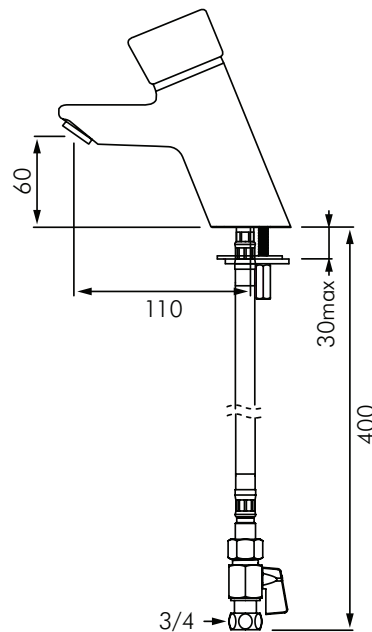

**DE795000**  
TEMPOMIX  
TIME FLOW BASIN MIXER

**DELABIE**

**DESCRIPTION**

DELABIE DE795000 is a deck mounted single control time flow basin mixer with a soft-touch operation. Soft touch operation allows users to use the controls with no effort especially children, elderly or people with reduced physical ability. Temperature control and operation on the ergonomic chrome-plated metal push button with adjustable maximum temperature limiter. Time flow is ~7 seconds. Flow rate is pre-set at 3L/min at 300kPa, can be adjusted from 1.5 to 6L/min. Operating pressure is 100-500kPa, 300kPa is recommended. Chrome-plated solid brass body with scale-resistant flow straightener and reinforced fixing.

Supplied with PEX flexible connectors, filters, non-return valves and M1/2" stopcocks.

**INSTALLATION**

- Deck mounted through  $\varnothing 34$ mm hole.
- Reinforced fixation using 2x stainless steel fixing screws and support ring.
- 400mm PEX flexibles connect to 1/2" water supply.
- Equal Hot & Cold supply pressure (max 15% variation).
- Maximum Hot water temperature 55°C.
- Water saving up to 85%.
- Flow rate pre-set at 3L/min at 300kPa, can be adjusted from 1.5 to 6L/min by using a 2.5mm Allen key directly on the flow straightener.

**MODELS**

- DE795000** - Standard model 3L/min - 6 star WELS rating.
- DE795100** - Same as DE795000 but without stopcocks.

**Auckland (Head Office)**

20 Carr Rd, Three Kings  
Auckland 1042  
09 624 1115  
sales@macdonaldindustries.co.nz  
macdonaldindustries.co.nz