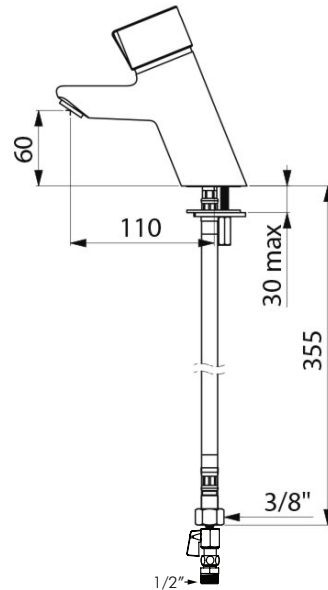

DE795000AS
TEMPOMIX TIME FLOW BASIN MIXER
- LEAD FREE*

DELABIE

DESCRIPTION

Delabie DE795000AS is a deck mounted time flow basin mixer with soft-touch operation. Soft-touch operation allows users to press the control to open the tap with no effort, especially for children, elderly, or people with reduced physical ability. Temperature control and operation is on the push button. Time flow is ~7 seconds. Flow rate is pre-set at 3L/min at 300kPa, can be adjusted from 1.4-6L/min. Operating pressure is 100-500kPa, 300kPa is recommended. Chrome-plated solid brass body with scale-resistant flow straightener and M1/2" connections.

INSTALLATION

- Deck mounted through Ø34mm hole, with reinforced fixings.
- Exceptional water savings ~85%
- Soft-touch activation.
- Spout length L. 110mm.
- 365mm PEX flexible 3/8" connector, supplied with 3/8" isolators and 3/8-1/2" adaptor.
- Maximum HW inlet temperature 70°C, we recommend ≤45°C to avoid scalding.
- Flow rate pre-set at 3L/min at 300kPa, can be adjusted from 1.5 to 6L/min.
- Check compatibility of basin with this tap; the elongated base of tap may conflict with any basin that has a raised lip at the back.