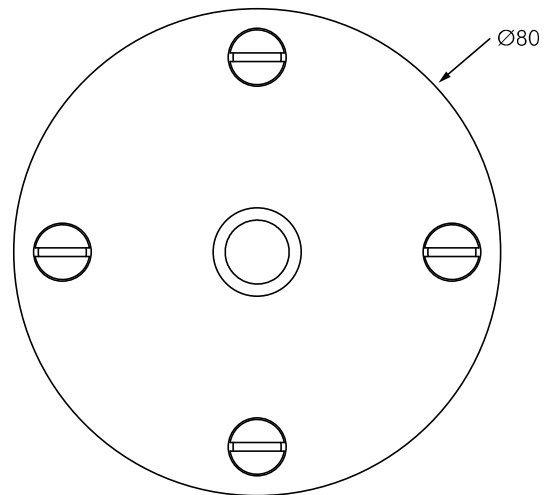

DE824800
WALL PLATE

DELABIE

DESCRIPTION

Delabie DE824800 is an extra strong wall plate, designed for mounting Tempomix or Tempostop shower mixers/valves to reinforce their fixings. Supplied with 4 fixing screws, chrome plated finish, Ø80mm, 4mm thickness.

MODELS

DE824800 - Standard model as shown.